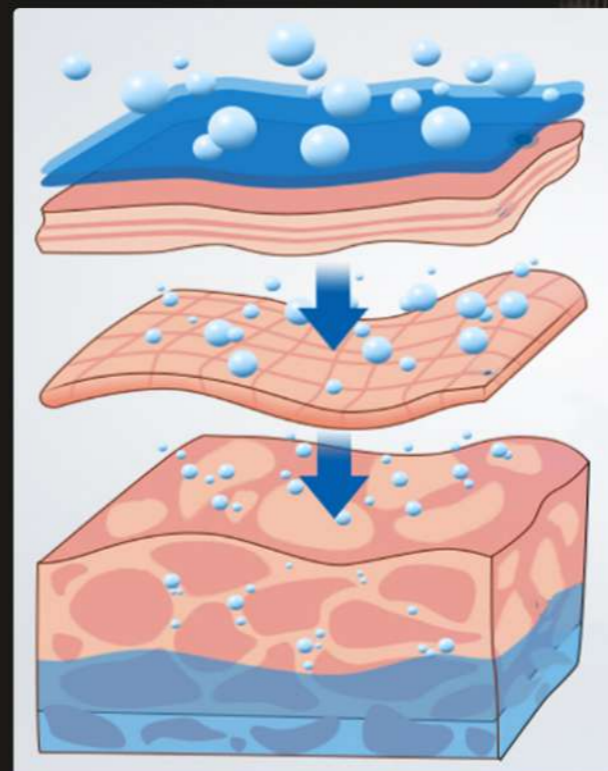

MORE PROFESSIONAL MORE PRECISE

5 large probes for precise targeting of pigments