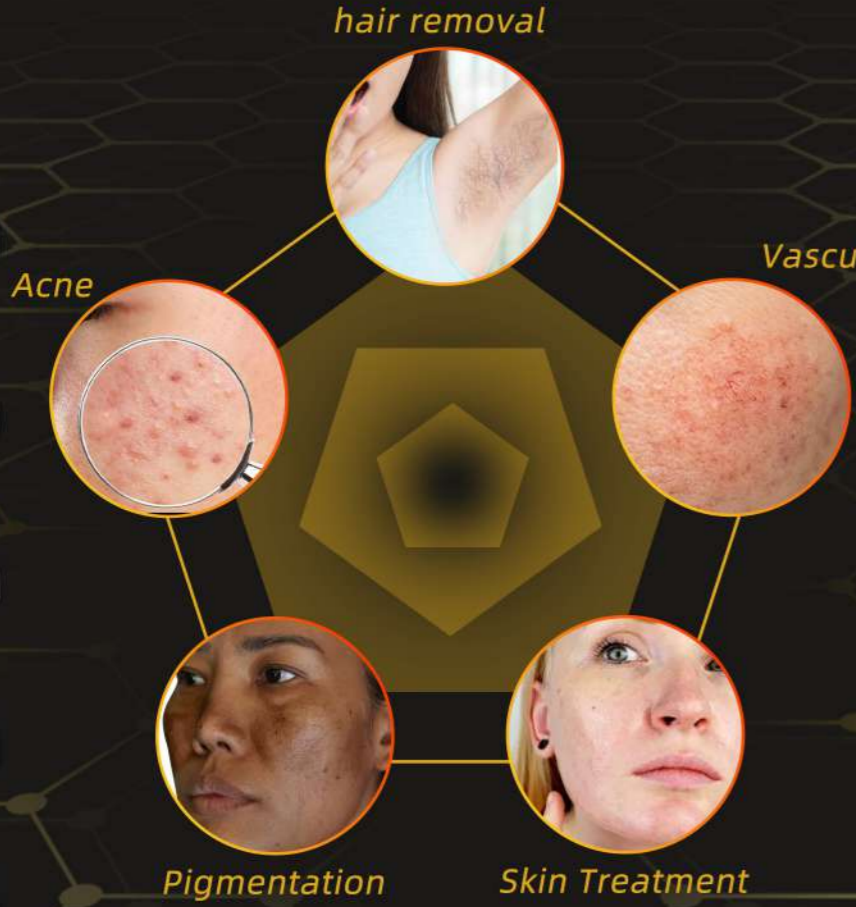

Microelectric

DPL PRO

Add three additional ANCE/VASCULAR/CALIBRATION

ELEVEN

Wavelength Filters Optional

- Legs
- Back and chest
- Intimates/ bikini line
- Face (above lips, nose, cheeks, chin, ears, eyebrows)
- Arms and underarms

11 Wavelength Filters

1 420nm <ul style="list-style-type: none"> ● Acne treatment ● Oil-control effect ● Anti inflammatory and sedative 	2 500nm <ul style="list-style-type: none"> ● Acne treatment ● Anti-inflammatory ● Whitening and improving skin tone 	3 515nm <ul style="list-style-type: none"> ● Epidermis pigmentation
4 550nm <ul style="list-style-type: none"> ● Pigmentation ● Uneven skin tone ● Minimize pores 	5 560nm <ul style="list-style-type: none"> ● Pigmentation ● Vascularisation and skin care 	6 590nm <ul style="list-style-type: none"> ● Dermis larger vessels ● Skir care ● Pigmentation and vascularization
7 615nm <ul style="list-style-type: none"> ● Larger vessels in the face ● General IPL skin care ● Pigmentation and vascularization 	8 640nm <ul style="list-style-type: none"> ● Anti-aging ● Deep repair ● Whitening and brightening the skin 	9 695nm <ul style="list-style-type: none"> ● Hair removal
10 ACNE 	11 VASCULAR 	