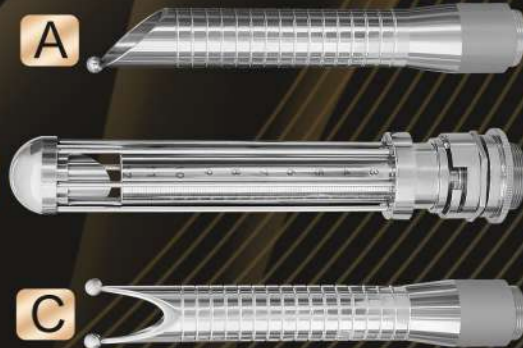

Skin renewing and resurfacing	 Skin tightening wrinkle removal	 Smooth scars and dermabrasion	 Sun damage recovery
 Acne removal	 Remove the pigment	 Pore minimization	 Vaginal tightening, Vulve Rejuvenation.