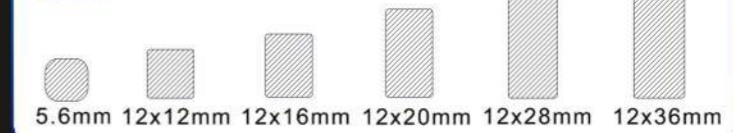

Diode Laser+Cooling

New

- 1 New appearance design
- 2 Remote control system
- 3 USA coherent laser bar
- 4 High power TEC condenser

Target Imported From Germany

755nm/808nm/940nm/1064nm

100 Million Shots

Better lasers can treat more patients

600W 800W 1000W 1200W 1600W

Newest Technology Fast Axis Collimator

Exclusively customized coated crystal, output light energy is more concentrated: equipped with laser calibration to make the energy more concentrated

6 Different Big Spot Size

Magnetic striker embedded design, equipped with dust cover, safer and more durable

SIZE:

Screen linkage Improve working efficiency