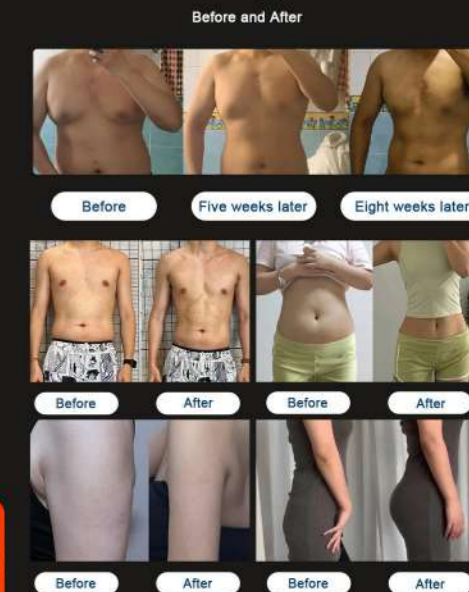

Amazing Effect