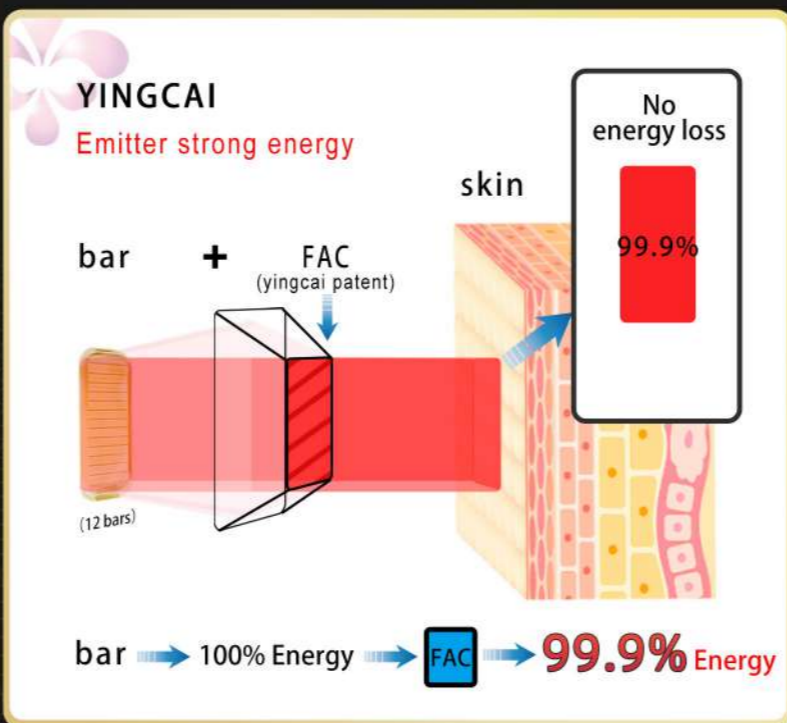

YINGCAI BEAUTY

PROFESSIONAL BEAUTY EQUIPMENT FACTORY

Patented Products. Global Partners

PLUS ONE

TA405

JUST FOR PROFESSIONAL

Laser Hair Removal

755nm/808nm/1064nm/940nm

- STRONG MAGNETIC HEADS
- 6 SPOT SIZE FOR CHOICE
- FOUR WAVELENGTHS

ENERGY LOSS COMPARISON

6 SPOT SIZE FOR CHOICE

DIFFERENT SPOTS CORRESPOND TO DIFFERENT PARTS

AUTOMATIC SPOT RECOGNITION

CORE CONFIGURATION