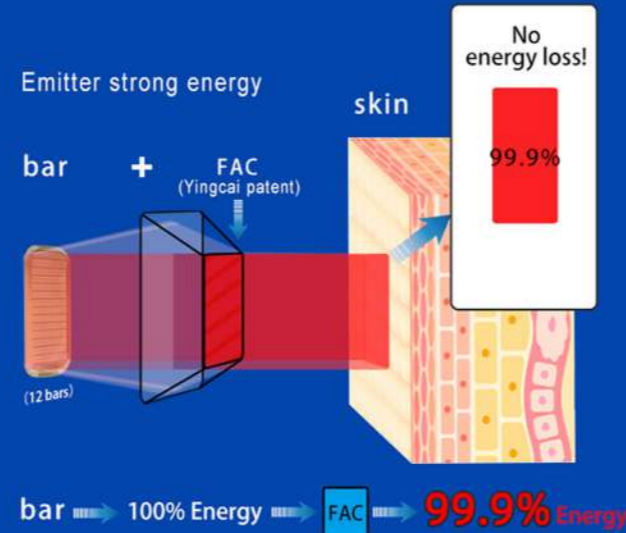

755nm/808nm/940nm/1064nm

100 Million Shots

Better lasers can treat more patients

600W 800W 1000W 1200W 1600W

Newest Technology Fast Axis Collimator

Exclusively customized coated crystal, output light energy is more concentrated: equipped with laser calibration to make the energy more concentrated

6 Different Big Spot Size

Magnetic striker embedded design, equipped with dust cover, safer and more durable

SIZE:

Screen linkage Improve working efficiency

CO2

Fractional Laser Machine

Patented CO2 Laser

Function