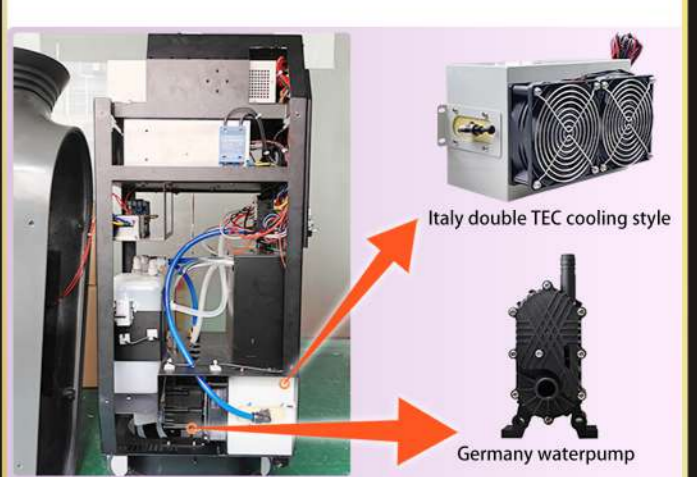

- STRONG MAGNETIC HEADS
- 6 SPOT SIZE FOR CHOICE
- FOUR WAVELENGTHS

ENERGY LOSS COMPARISON

6 SPOT SIZE FOR CHOICE

DIFFERENT SPOTS CORRESPOND TO DIFFERENT PARTS

AUTOMATIC SPOT RECOGNITION

CORE CONFIGURATION