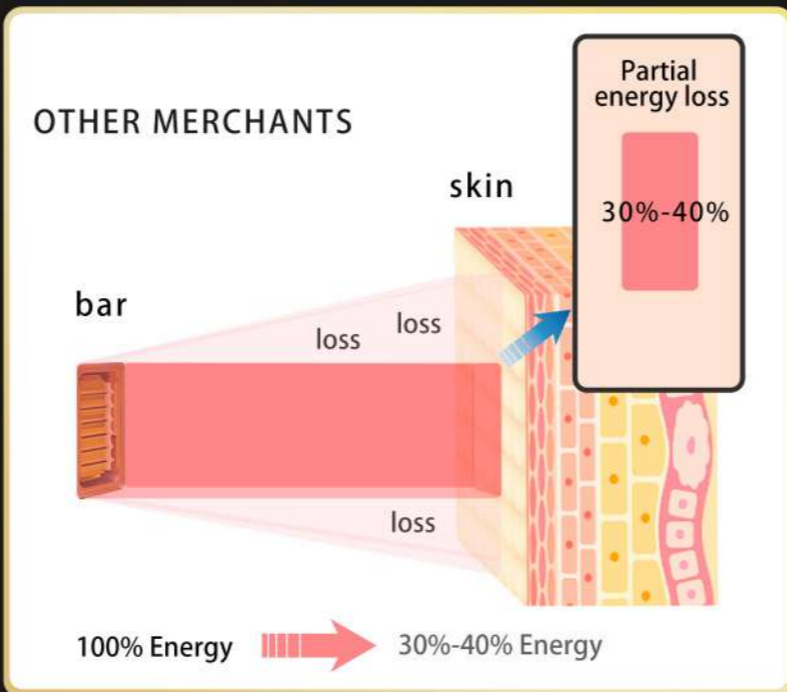

YINGCAI BEAUTY

PROFESSIONAL BEAUTY EQUIPMENT FACTORY

Patented Products. Global Partners

PLUS ONE

TA405

JUST FOR PROFESSIONAL

Laser Hair Removal

755nm/808nm/1064nm/940nm

- STRONG MAGNETIC HEADS
- 6 SPOT SIZE FOR CHOICE
- FOUR WAVELENGTHS

ENERGY LOSS COMPARISON

6 SPOT SIZE FOR CHOICE

DIFFERENT SPOTS CORRESPOND TO DIFFERENT PARTS

AUTOMATIC SPOT RECOGNITION

CORE CONFIGURATION