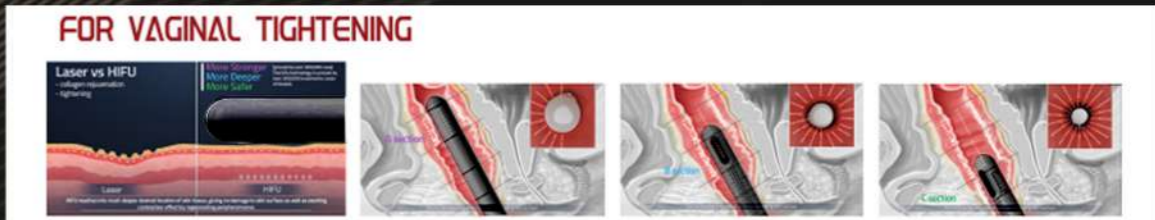

Nano

Nano chip apply to face

3.0mm

4.5mm

Diode Laser+Cooling

New

- 1 New appearance design
- 2 Remote control system
- 3 USA coherent laser bar
- 4 High power TEC condenser

Target Imported From Germany