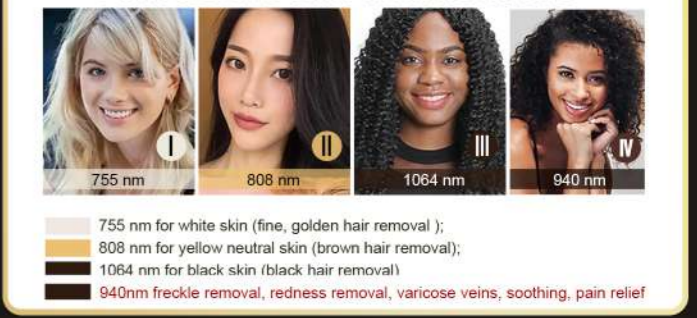

FOUR WAVELENGTHS FOR ALLTYPE SKIN HAIR REMOVAL