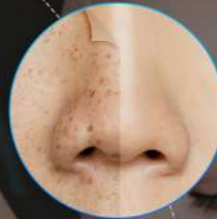

Freckle
removing